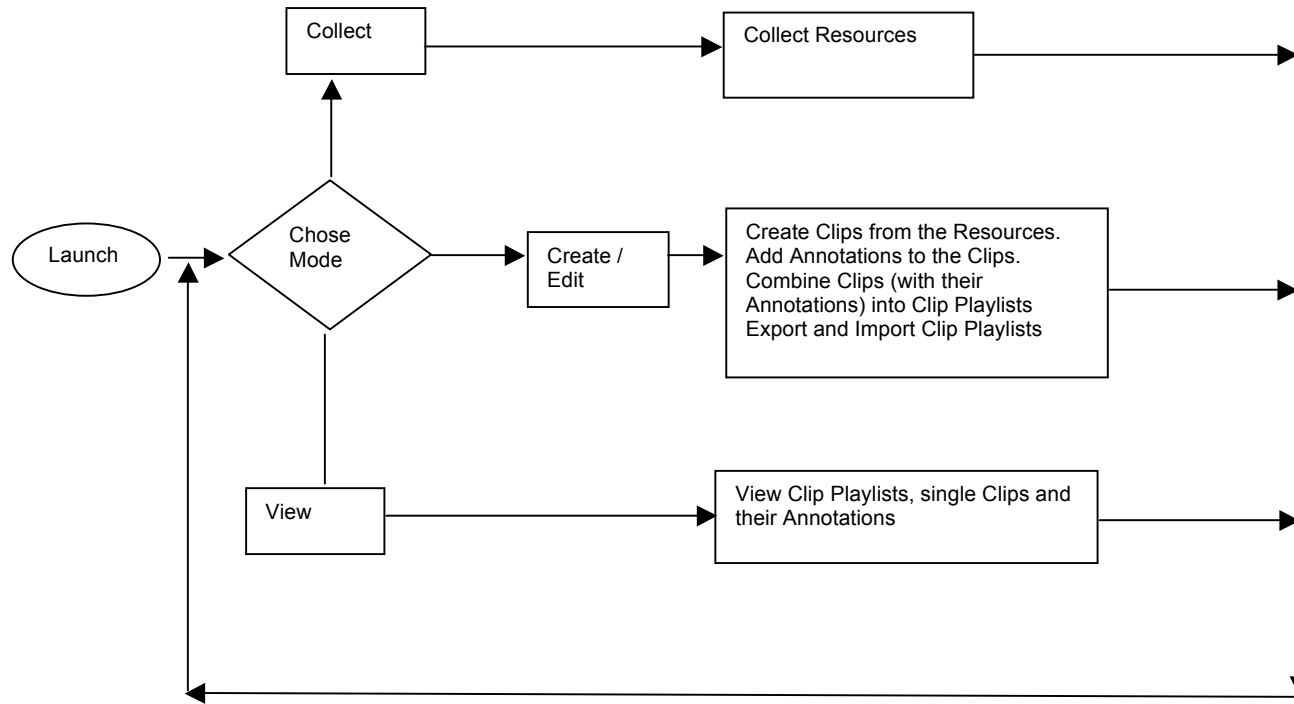

Clipper Flow Chart

Figure 1 Clipper 'Top Level Interface Flow Chart
Short Description – Clipper is a tool for creating and sharing Clips and Annotations from online A/V Resources.

Clipper Flow Chart

Figure 2 Clipper 'Collect' Interface Flow Chart

Clipper Flow Chart

Figure 3a Clipper 'Clips & Notes' Interface Flow Chart

Clipper Flow Chart

Figure 3b Clipper 'Clips & Notes' Interface Flow Chart

Clipper Flow Chart

Figure 4 Clipper 'View Interface Flow Chart