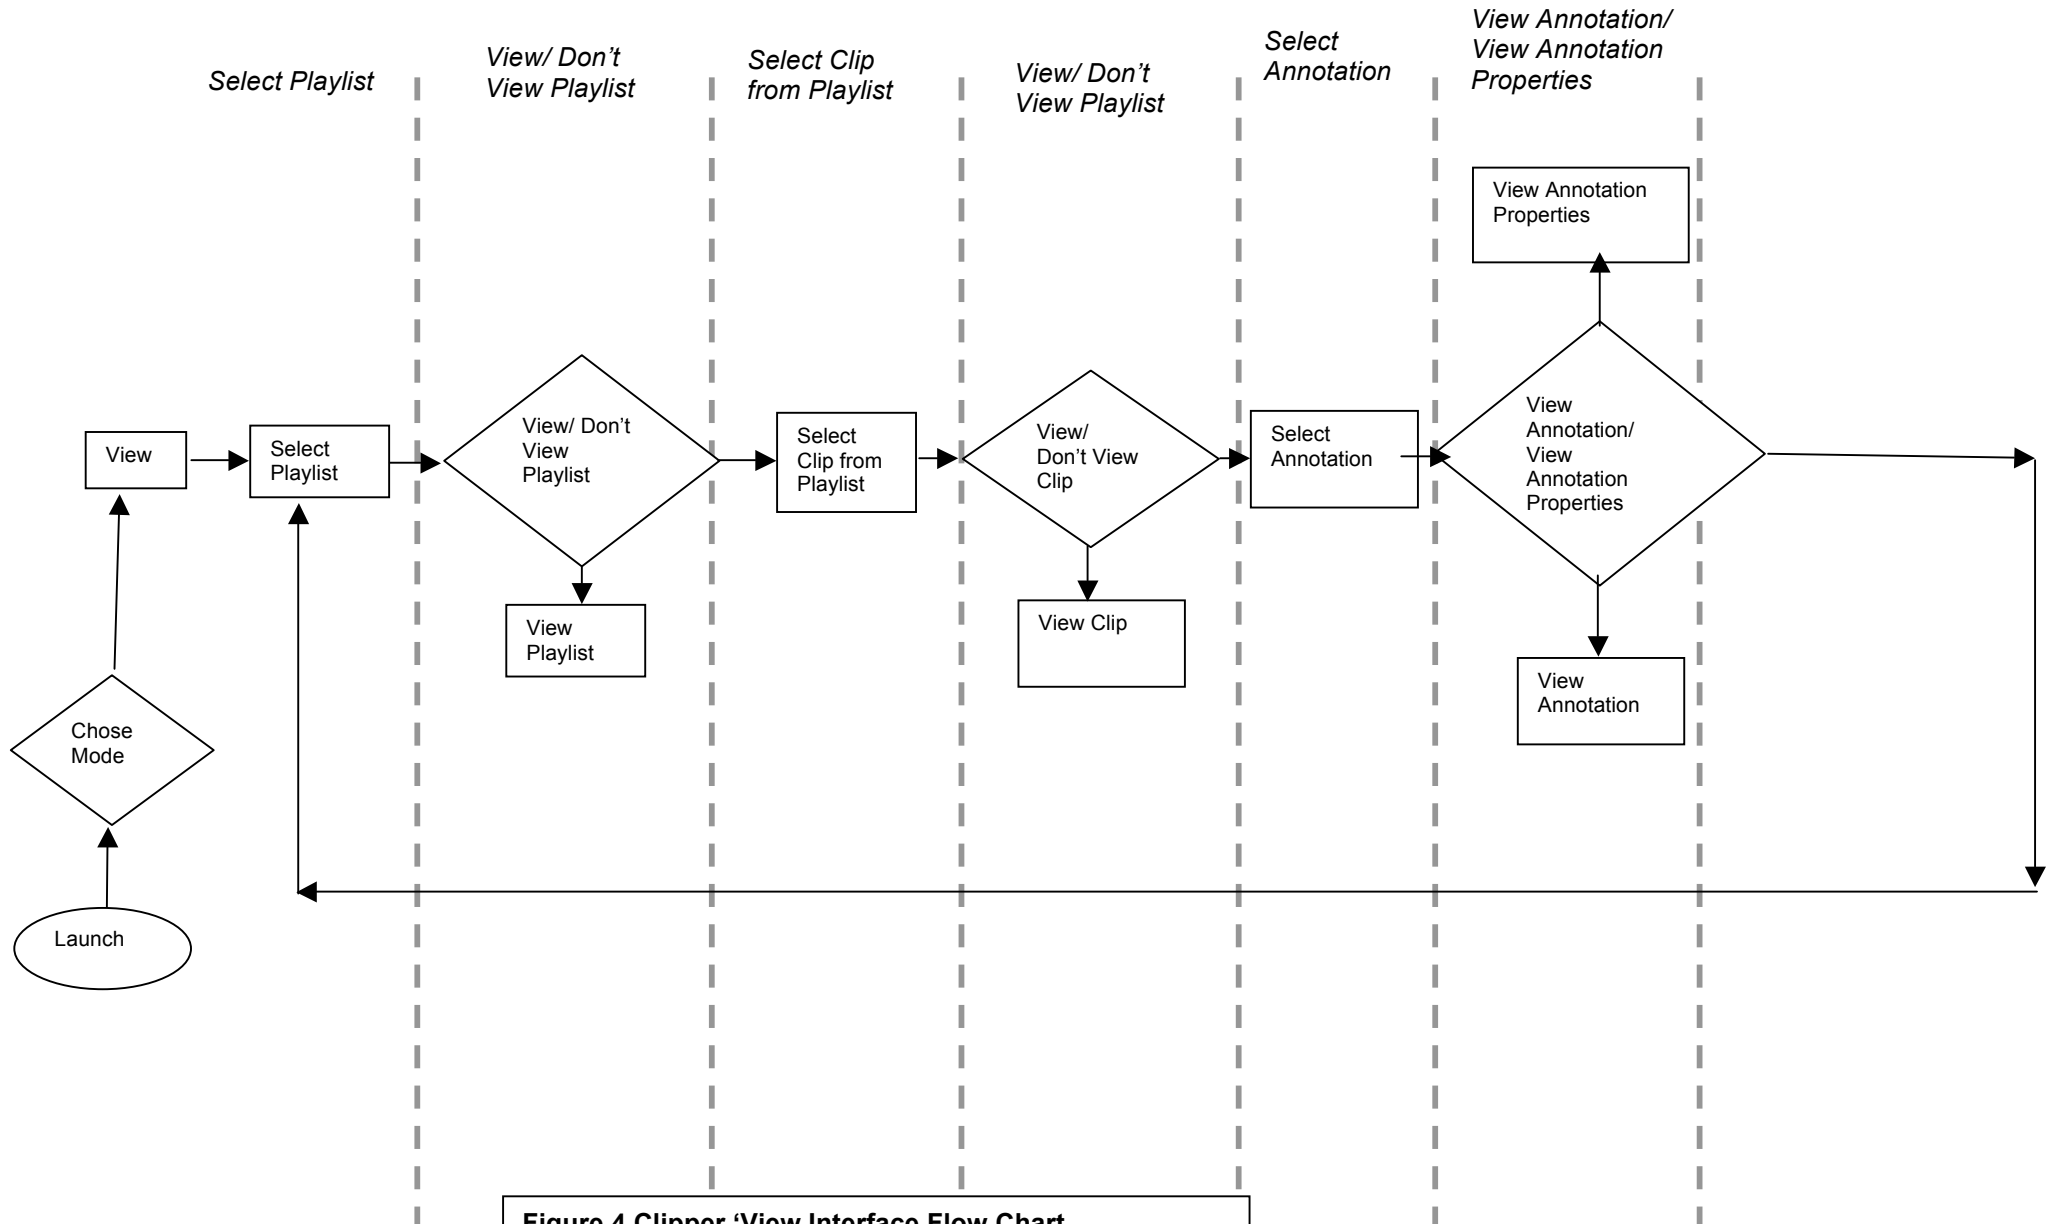

Clipper Flow Chart

Figure 1 Clipper 'Top Level Interface Flow Chart
Short Description – Clipper is a tool for creating and sharing Clips and Annotations from online A/V Resources.

Clipper Flow Chart

Figure 2 Clipper 'Collect' Interface Flow Chart

Clipper Flow Chart

Figure 3a Clipper 'Clips & Notes' Interface Flow Chart

Clipper Flow Chart

Figure 3b Clipper 'Clips & Notes' Interface Flow Chart

Clipper Flow Chart

Figure 4 Clipper 'View Interface Flow Chart