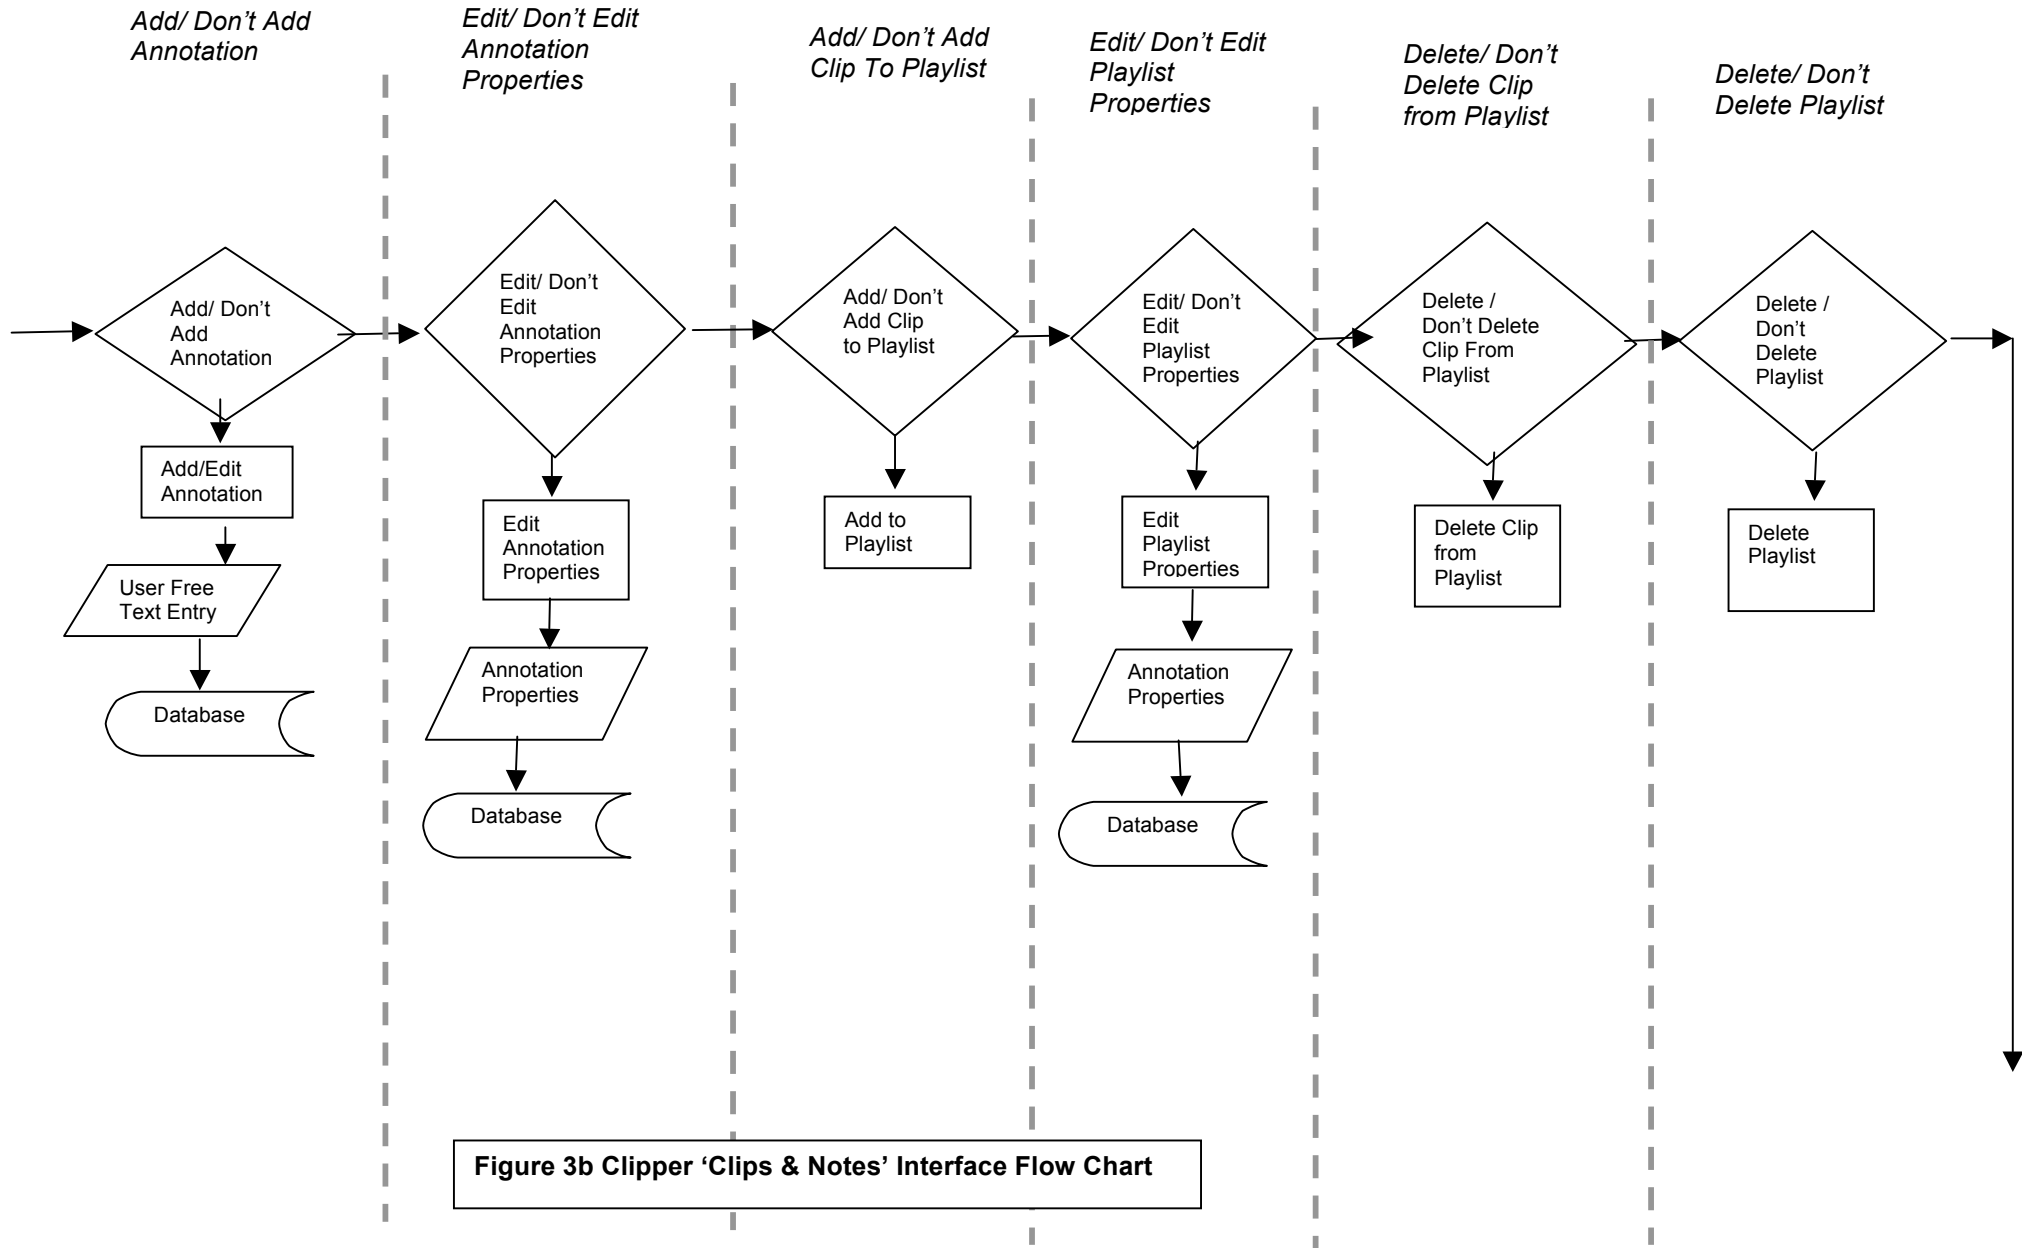

Clipper Flow Chart

Figure 1 Clipper 'Top Level Interface Flow Chart
Short Description – Clipper is a tool for creating and sharing Clips and Annotations from online A/V Resources.

Clipper Flow Chart

Figure 2 Clipper 'Collect' Interface Flow Chart

Clipper Flow Chart

Figure 3a Clipper 'Clips & Notes' Interface Flow Chart

Clipper Flow Chart

Figure 3b Clipper 'Clips & Notes' Interface Flow Chart

Clipper Flow Chart

Figure 4 Clipper 'View Interface Flow Chart