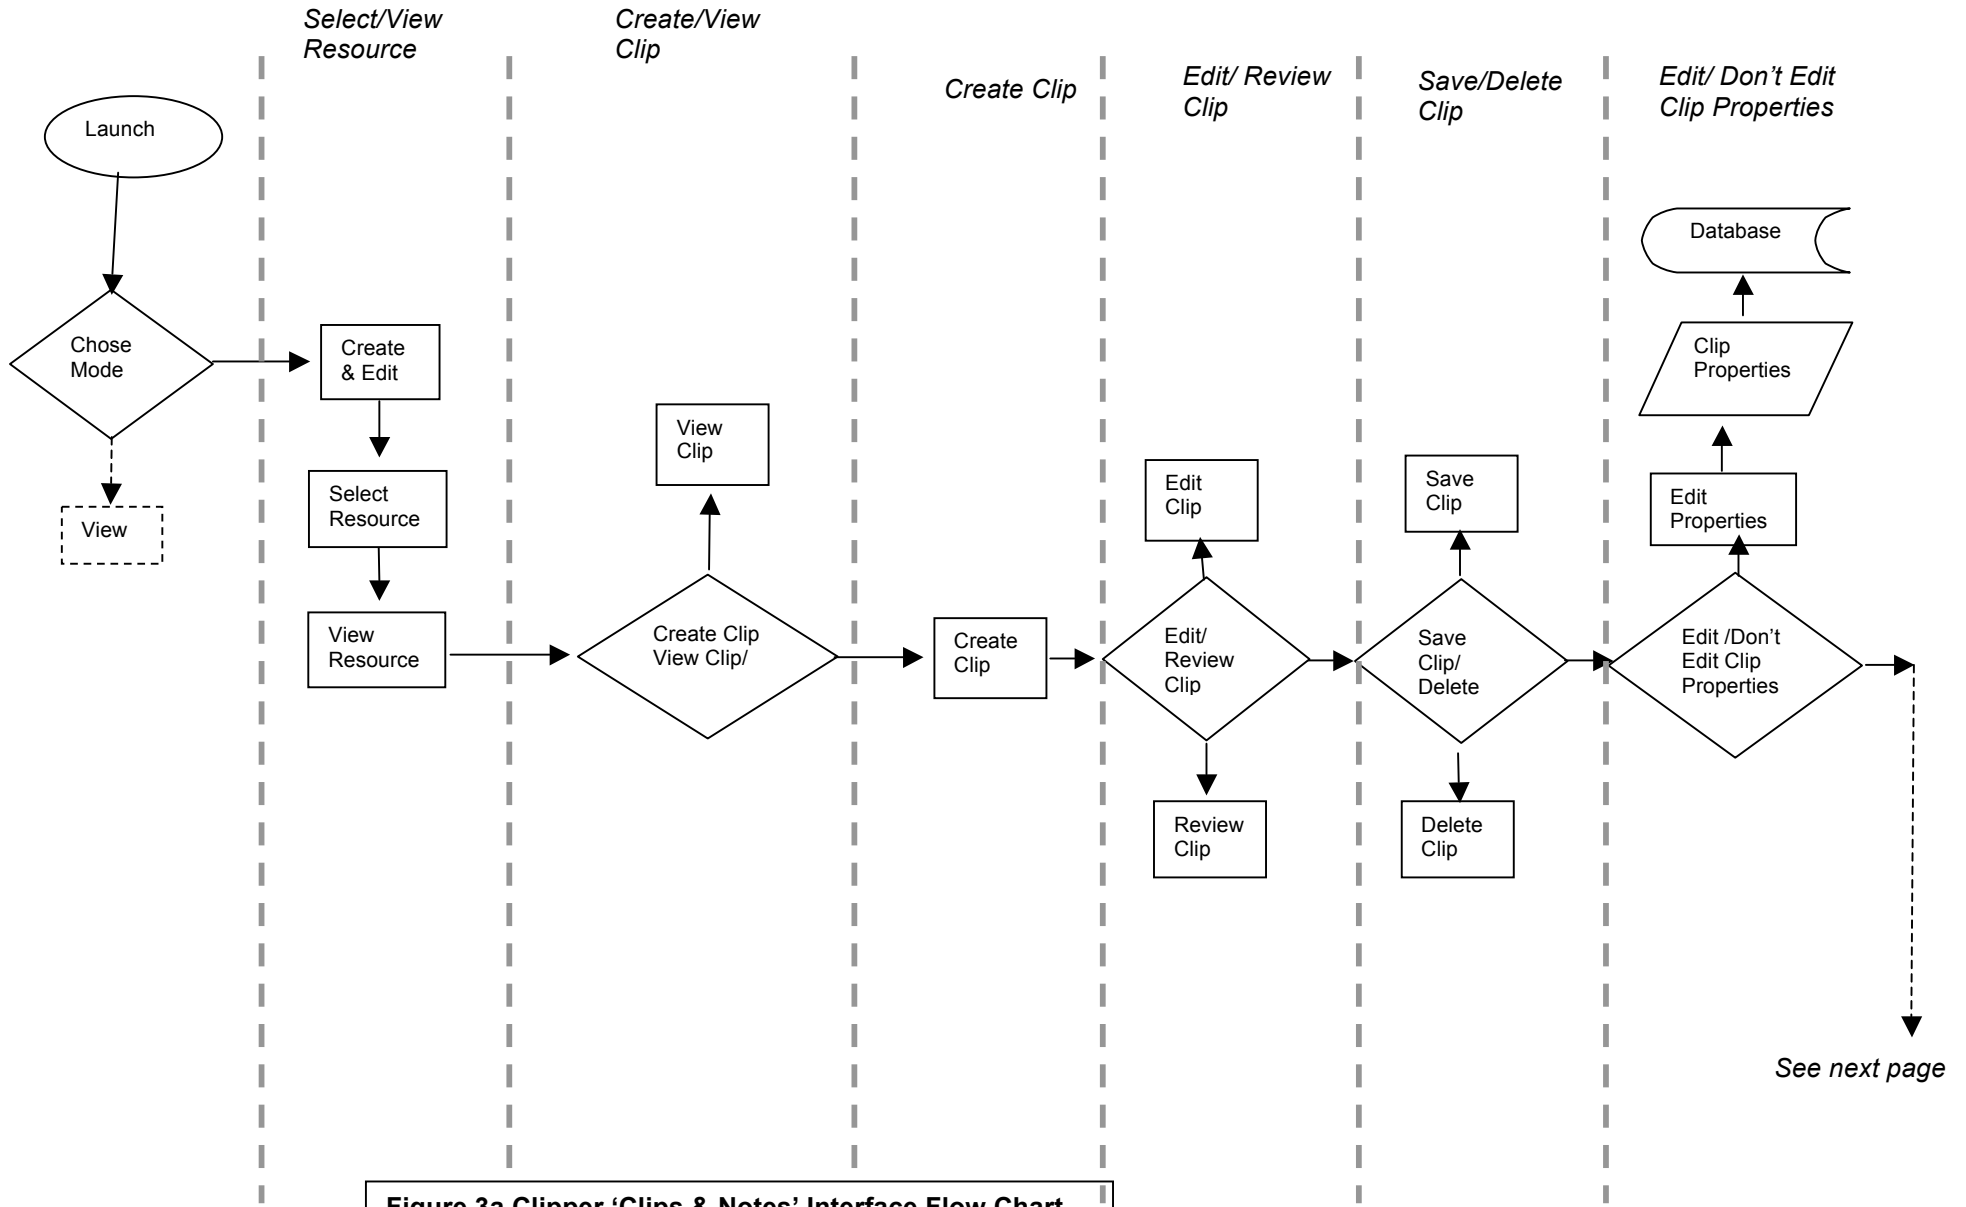

Clipper Flow Chart

Figure 1 Clipper 'Top Level Interface Flow Chart
Short Description – Clipper is a tool for creating and sharing Clips and Annotations from online A/V Resources.

Clipper Flow Chart

Figure 2 Clipper 'Collect' Interface Flow Chart

Clipper Flow Chart

Figure 3a Clipper 'Clips & Notes' Interface Flow Chart

Clipper Flow Chart

Figure 3b Clipper 'Clips & Notes' Interface Flow Chart

Clipper Flow Chart

Figure 4 Clipper 'View Interface Flow Chart