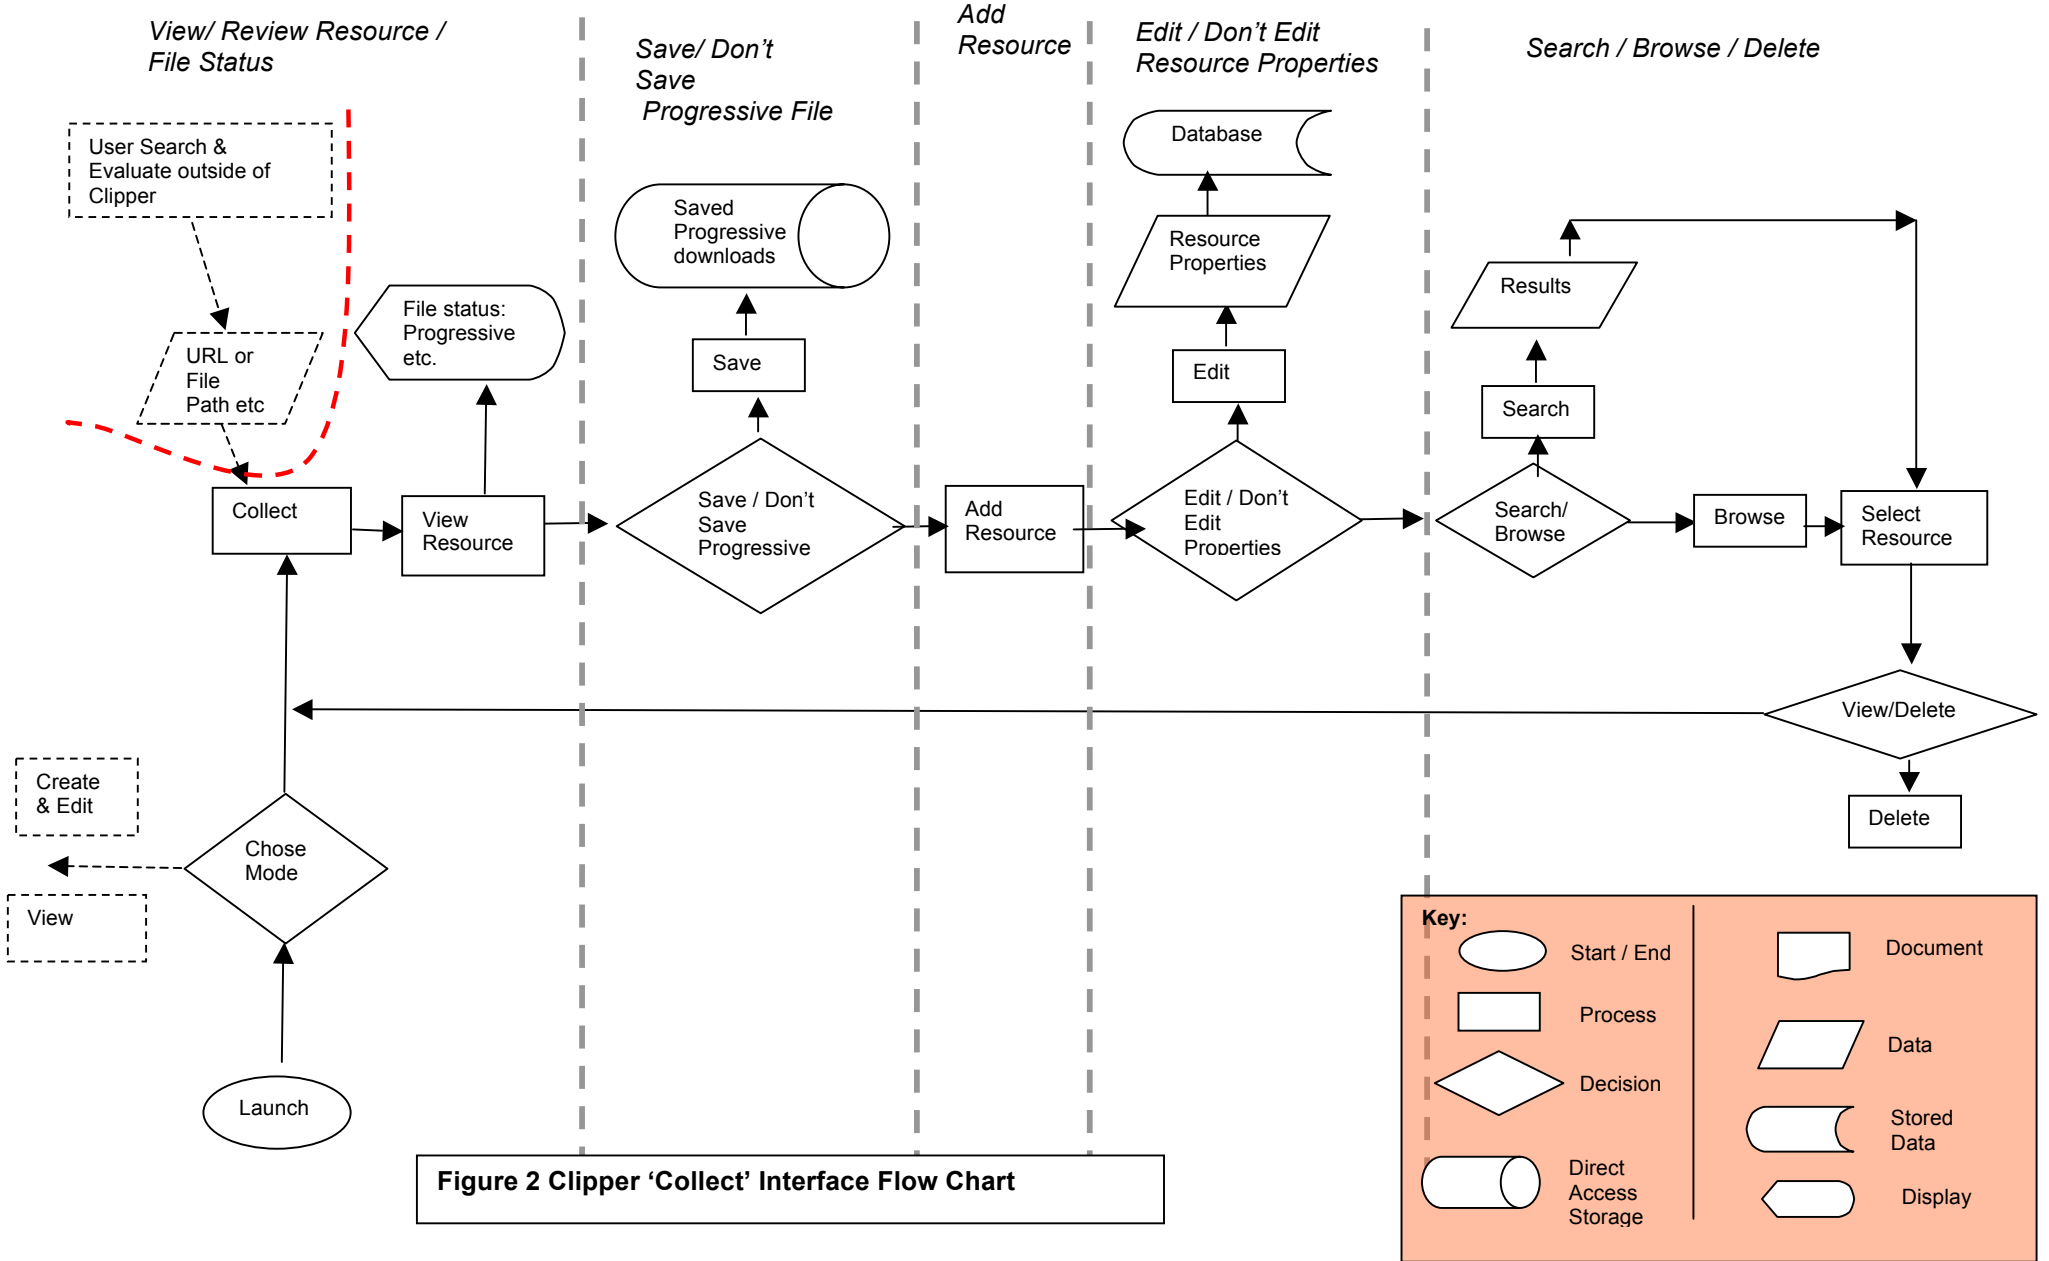

Clipper Flow Chart

Figure 1 Clipper 'Top Level Interface Flow Chart
Short Description – Clipper is a tool for creating and sharing Clips and Annotations from online A/V Resources.

Clipper Flow Chart

Figure 2 Clipper 'Collect' Interface Flow Chart

Clipper Flow Chart

Figure 3a Clipper 'Clips & Notes' Interface Flow Chart

Clipper Flow Chart

Figure 3b Clipper 'Clips & Notes' Interface Flow Chart

Clipper Flow Chart

Figure 4 Clipper 'View Interface Flow Chart